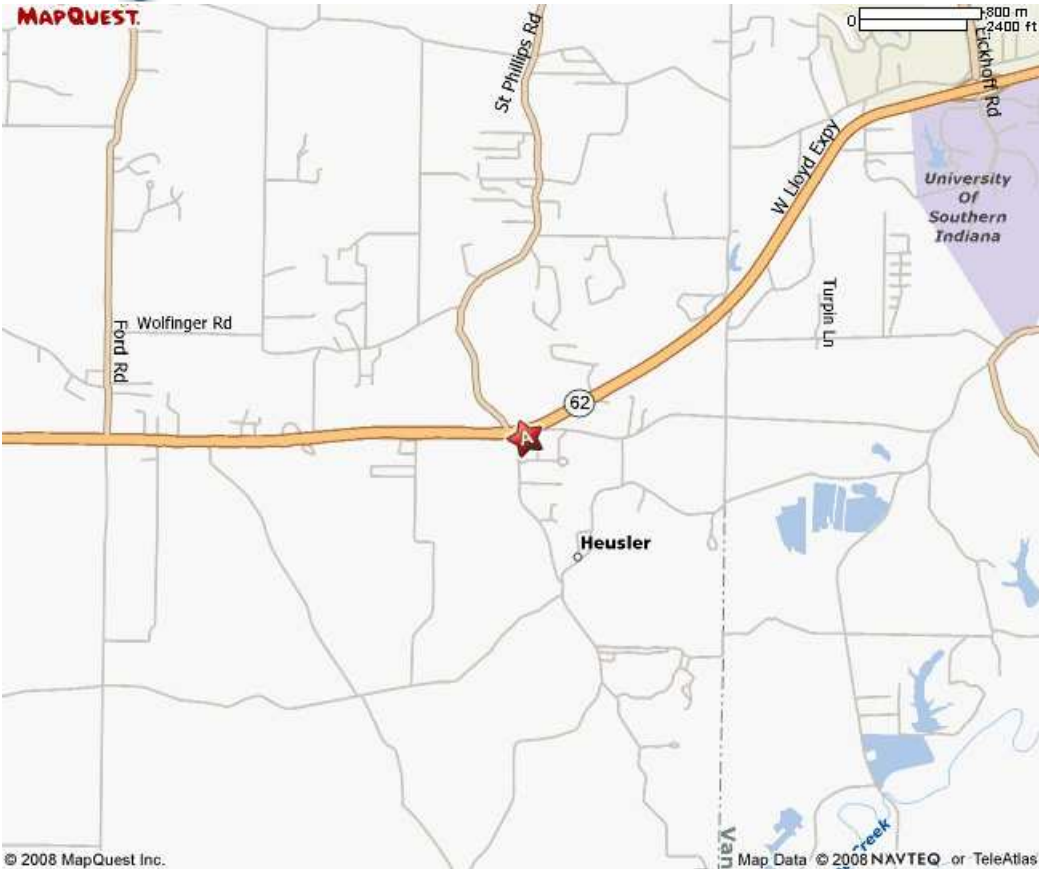

MAPQUEST.

Plus, get a built-in Gobi™ modem free with activation when you buy an HP 3G notebook. Get connected now >

A: Wilson's General Store & Cafe: 11120 Broadway Ave, Evansville, IN 47712, (812) 985-0202

Call **1-800-FREE411** (1-800-373-3411) and get MapQuest Directions via text message.

All rights reserved. Use subject to License/Copyright [Map Legend](#)
Directions and maps are informational only. We make no warranties on the accuracy of their content, road conditions or route usability or expeditiousness. You assume all risk of use. MapQuest and its suppliers shall not be liable to you for any loss or delay resulting from your use of MapQuest. Your use of MapQuest means you agree to our [Terms of Use](#)